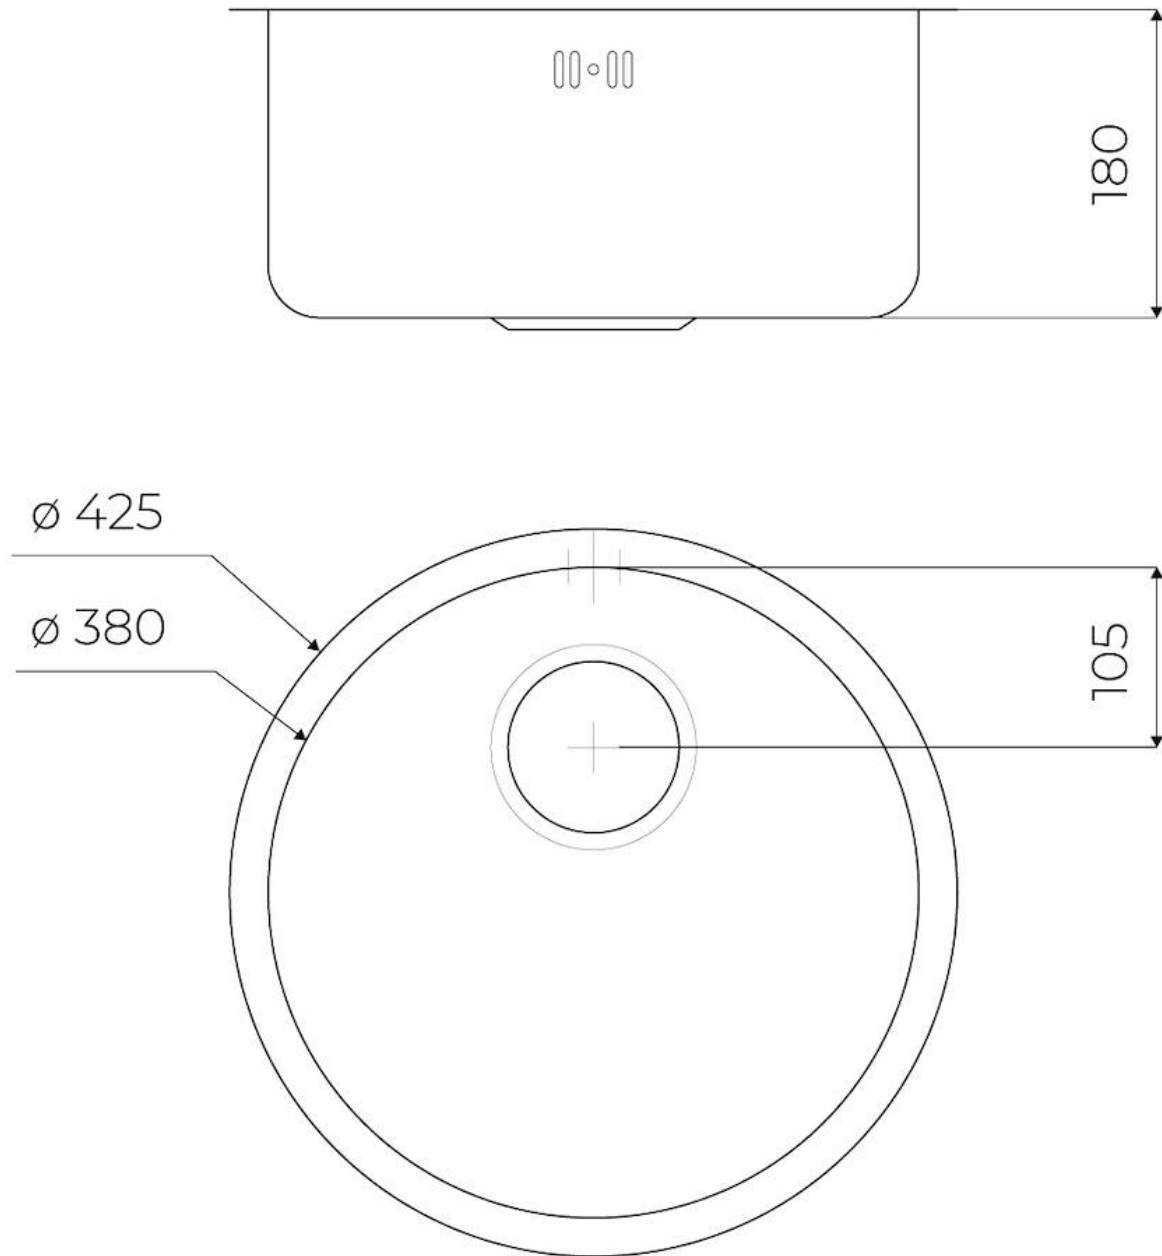

Coloring Gold

Base 45 cm

Dimensions ø 425

Bowl dimension ø 380mm

Number of bowls 1 bowl

Built-in hole

ø 380

Mixer holes

Basket 3,5" waste fitting

The drain is equipped with a large 3.5" drain, with the practical basket cap that prevents the discharge of solid parts.

Gold

The Gold finish is obtained by treating the steel with a physical process called PVD (Physical Vacuum Deposition) which deposits particles of noble metals on the surface. The result is a unique and refined aesthetic effect, and an improvement in the mechanical properties of the steel that is more resistant to shocks and scratches.

High thickness

1mm thick steel. A significant thickness, which guarantees the maximum sturdiness and durability.

TECHNICAL DATA

GALLERY

OPTIONAL ACCESSORIES

Iroko-wood chopping board
8648 002

RECOMMENDED PAIRINGS